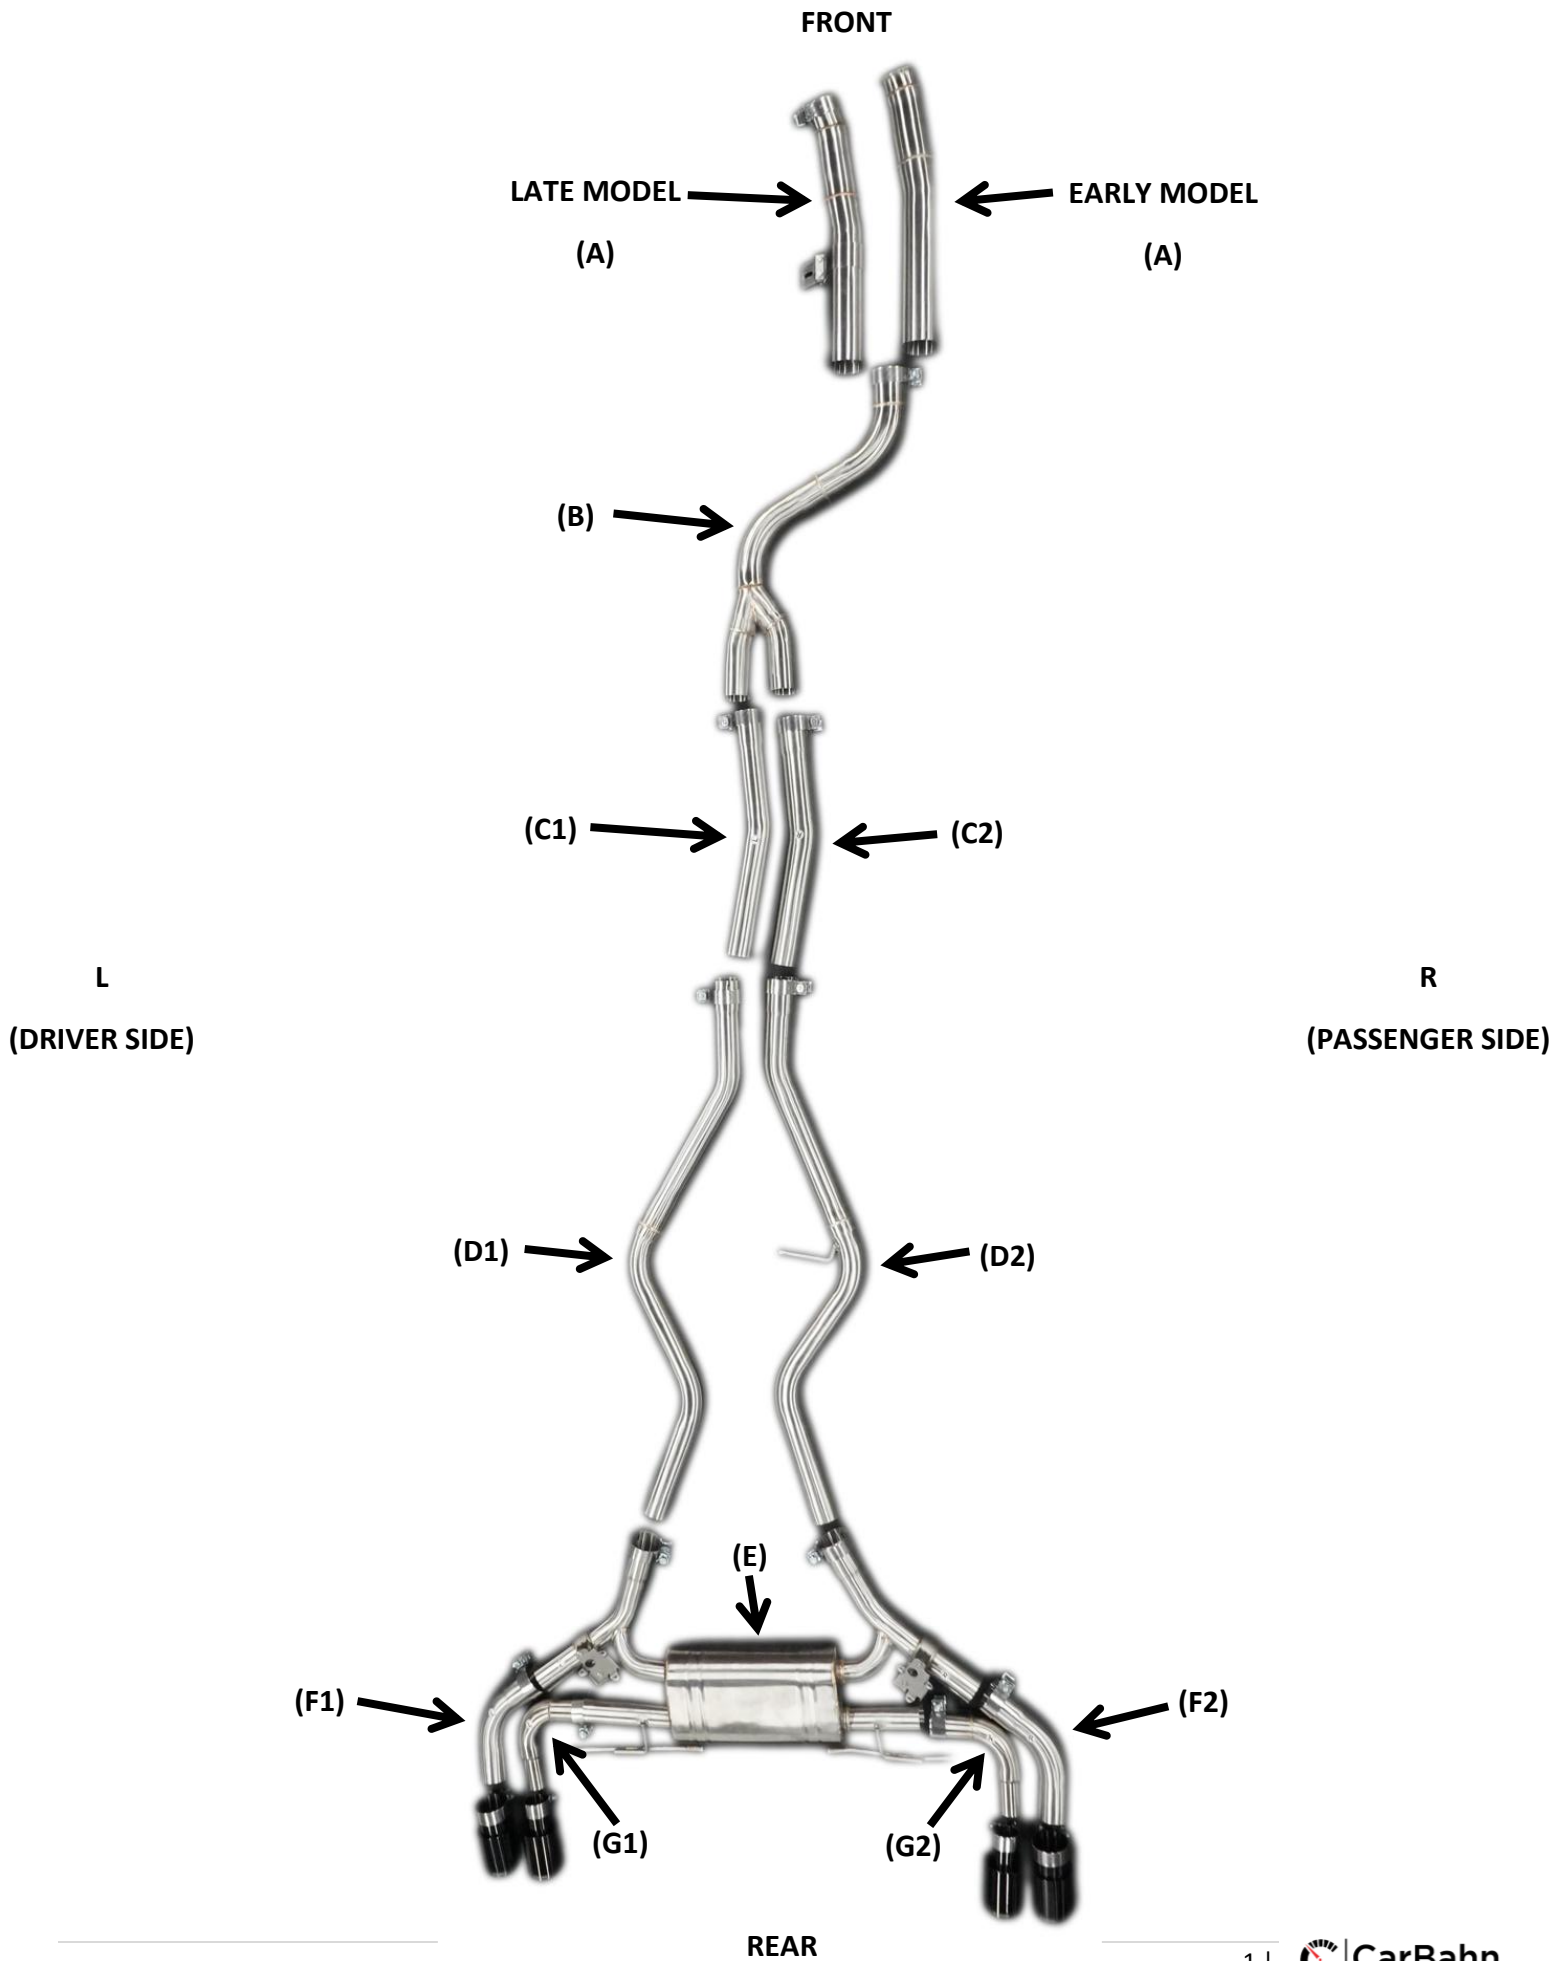

# PARTS DIAGRAM

[CARBAHN.COM/INSTRUCTIONS](https://CARBAHN.COM/INSTRUCTIONS)

**G2X Exhaust SS**

**CARBAHN PART #:**

**CBB07-00-4268**

**US Based Support**

**866-558-4314**

**Sales@CarBahn.com**

**CarBahn.com**

**Follow Us: @CarBahnOfficial**

**ACTUATOR SPRING**

**(1 FOR OEM ACTUATOR, 1 FOR SECOND ACTUATOR)**

**ACTUATOR MOUNTING HARDWARE (6x)**

**SECOND EXHAUST VALVE ACTUATOR**

**WIRING HARNESS FOR SECOND ACTUATOR**

**(PLUGS INTO OEM HARNESS)**