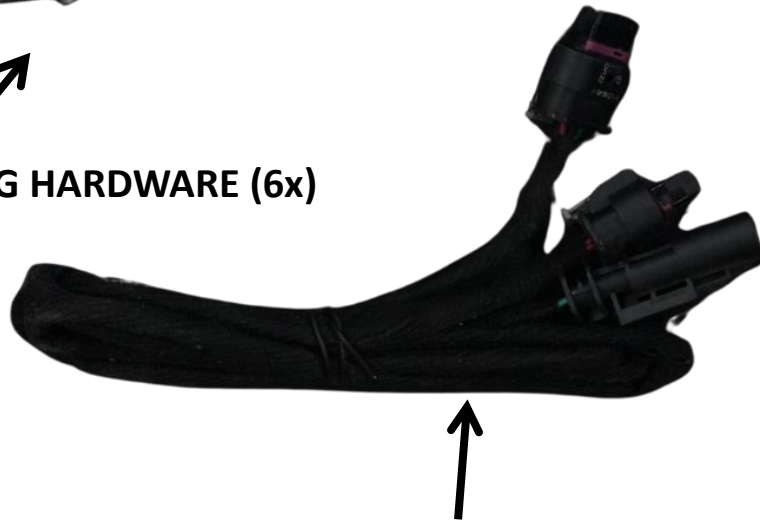

**CarBahn.com**

**Follow Us: @CarBahnOfficial**

**ACTUATOR SPRING**

**(1 FOR OEM ACTUATOR, 1 FOR SECOND ACTUATOR)**

**ACTUATOR MOUNTING HARDWARE (6x)**

**SECOND EXHAUST VALVE ACTUATOR**

**WIRING HARNESS FOR SECOND ACTUATOR**

**(PLUGS INTO OEM HARNESS)**